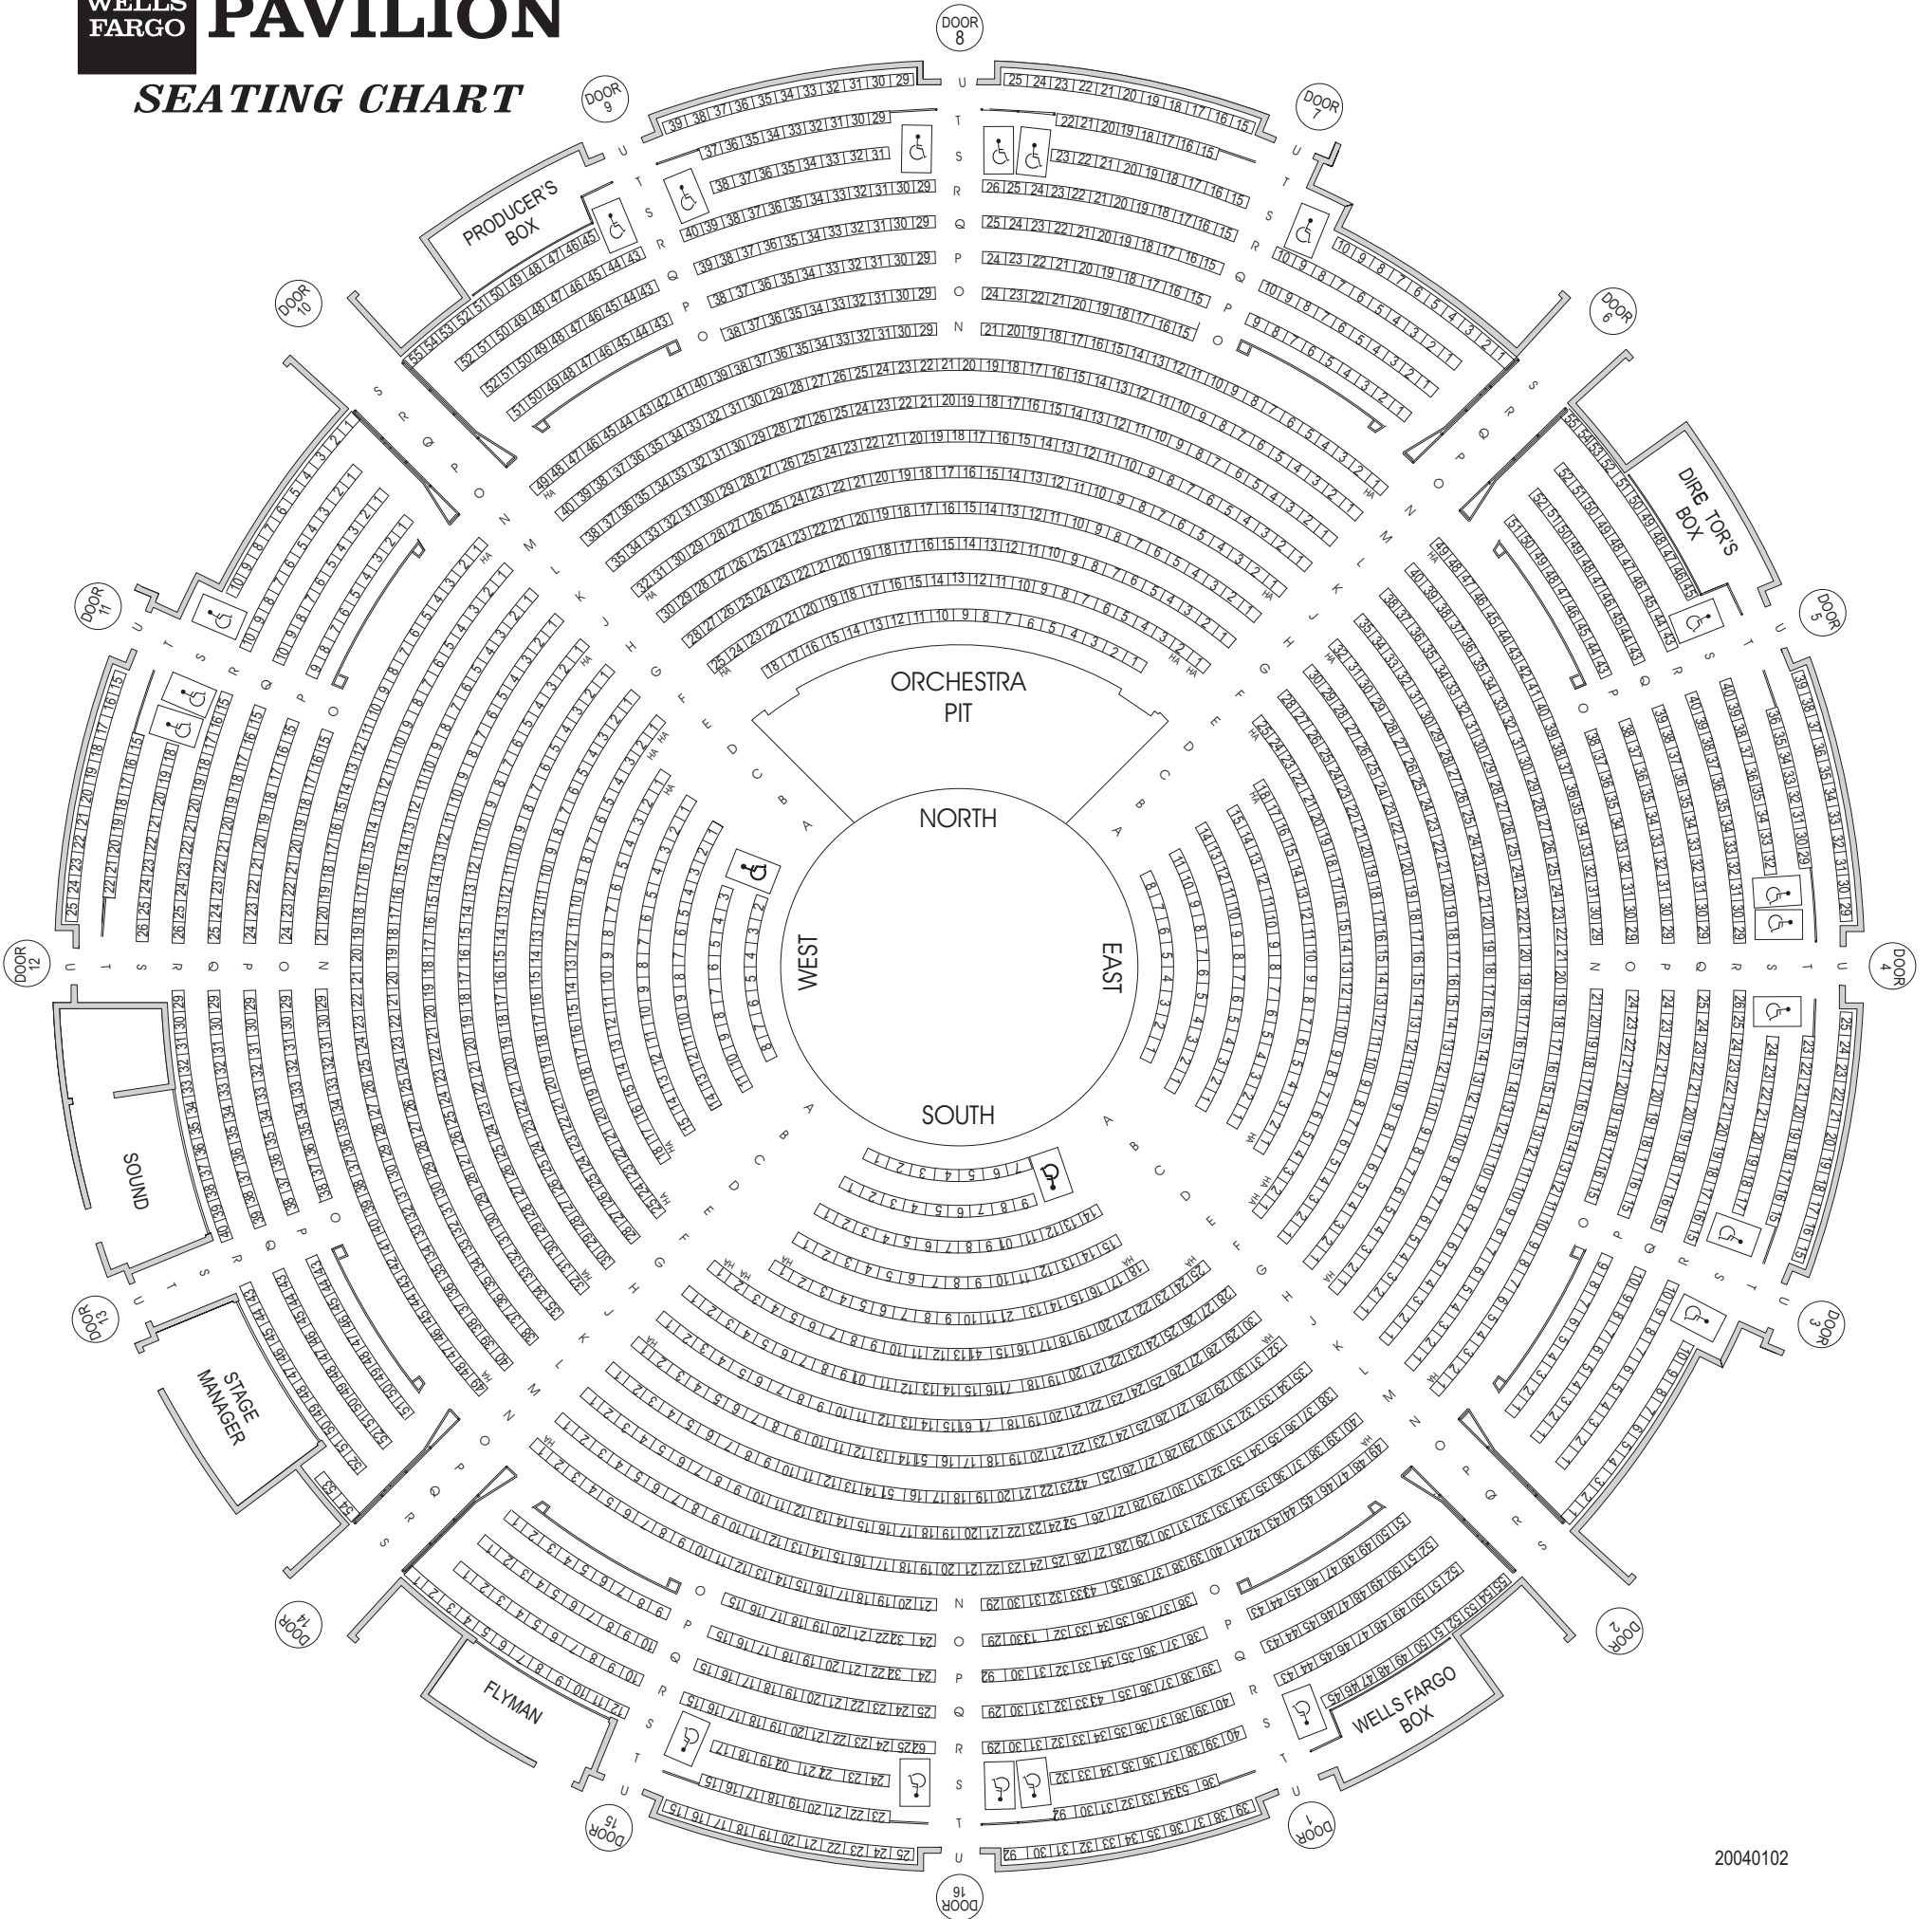

## SEATING CHART

G STREET

GARDEN LOBBY AND ENTRY PLAZA